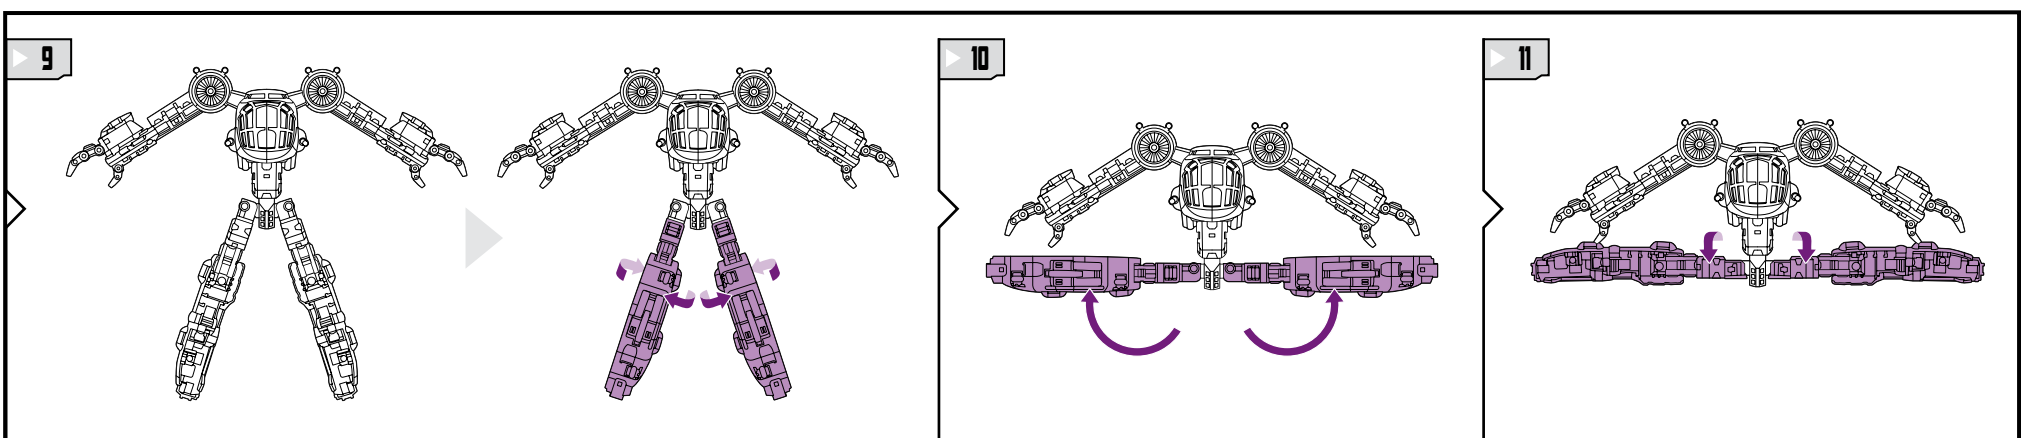

TRANSFORMERS

LUGNUT™

LEVEL: 0 1 2 3 4 5
INTERMEDIATE

DECEPTICON®

NOTE: Some parts are made to detach if excessive force is applied and are designed to be reattached if separation occurs. Adult supervision may be necessary for younger children.

AGES 5+
28584/98457 ASST.

TRANSFORMERS.COM

CHANGING TO VEHICLE

P/N 7108140000

Product and colors may vary.

© 2010 Hasbro. All Rights Reserved. TM & © denote U.S. Trademarks. Manufactured under license from TOMY Company, Ltd.