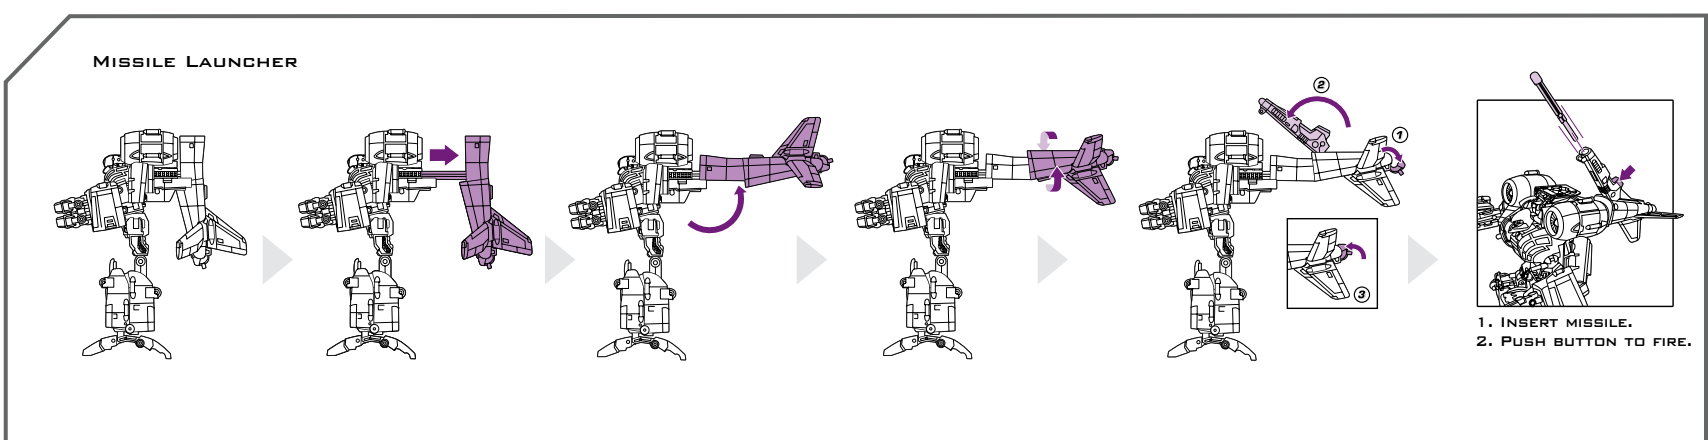

P/N 7108140000

Product and colors may vary.

© 2010 Hasbro. All Rights Reserved. TM & © denote U.S. Trademarks. Manufactured under license from TOMY Company, Ltd.

Retain instructions for future reference.

Some poses may require hand support.

NEED HELP? TRANSFORMERS.COM/INSTRUCTIONS

! Not suitable for children under 3 years because of small parts – choking hazard.