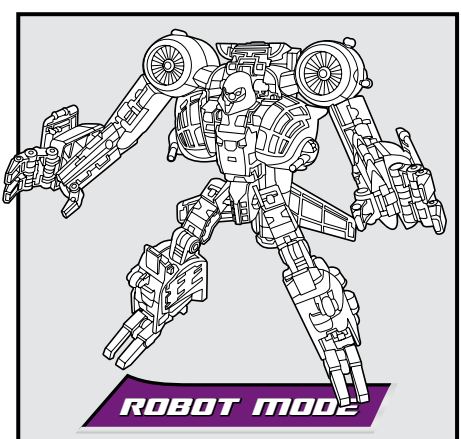

TRANSFORMERS

LUGNUT™

LEVEL: 0 1 2 3 4 5
INTERMEDIATE

DECEPTICON®

NOTE: Some parts are made to detach if excessive force is applied and are designed to be reattached if separation occurs. Adult supervision may be necessary for younger children.

AGES 5+
28584/98457 ASST.

TRANSFORMERS.COM

CHANGING TO VEHICLE

P/N 7108140000

Product and colors may vary.

© 2010 Hasbro. All Rights Reserved. TM & © denote U.S. Trademarks. Manufactured under license from TOMY Company, Ltd.