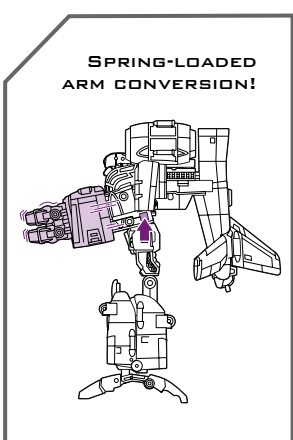

TRANSFORMERS

LUGNUT™

LEVEL: 0 1 2 3 4 5
INTERMEDIATE

DECEPTICON®

NOTE: Some parts are made to detach if excessive force is applied and are designed to be reattached if separation occurs. Adult supervision may be necessary for younger children.

AGES 5+
28584/98457 ASST.

TRANSFORMERS.COM

CHANGING TO VEHICLE

P/N 7108140000

Product and colors may vary.

© 2010 Hasbro. All Rights Reserved. TM & © denote U.S. Trademarks. Manufactured under license from TOMY Company, Ltd.