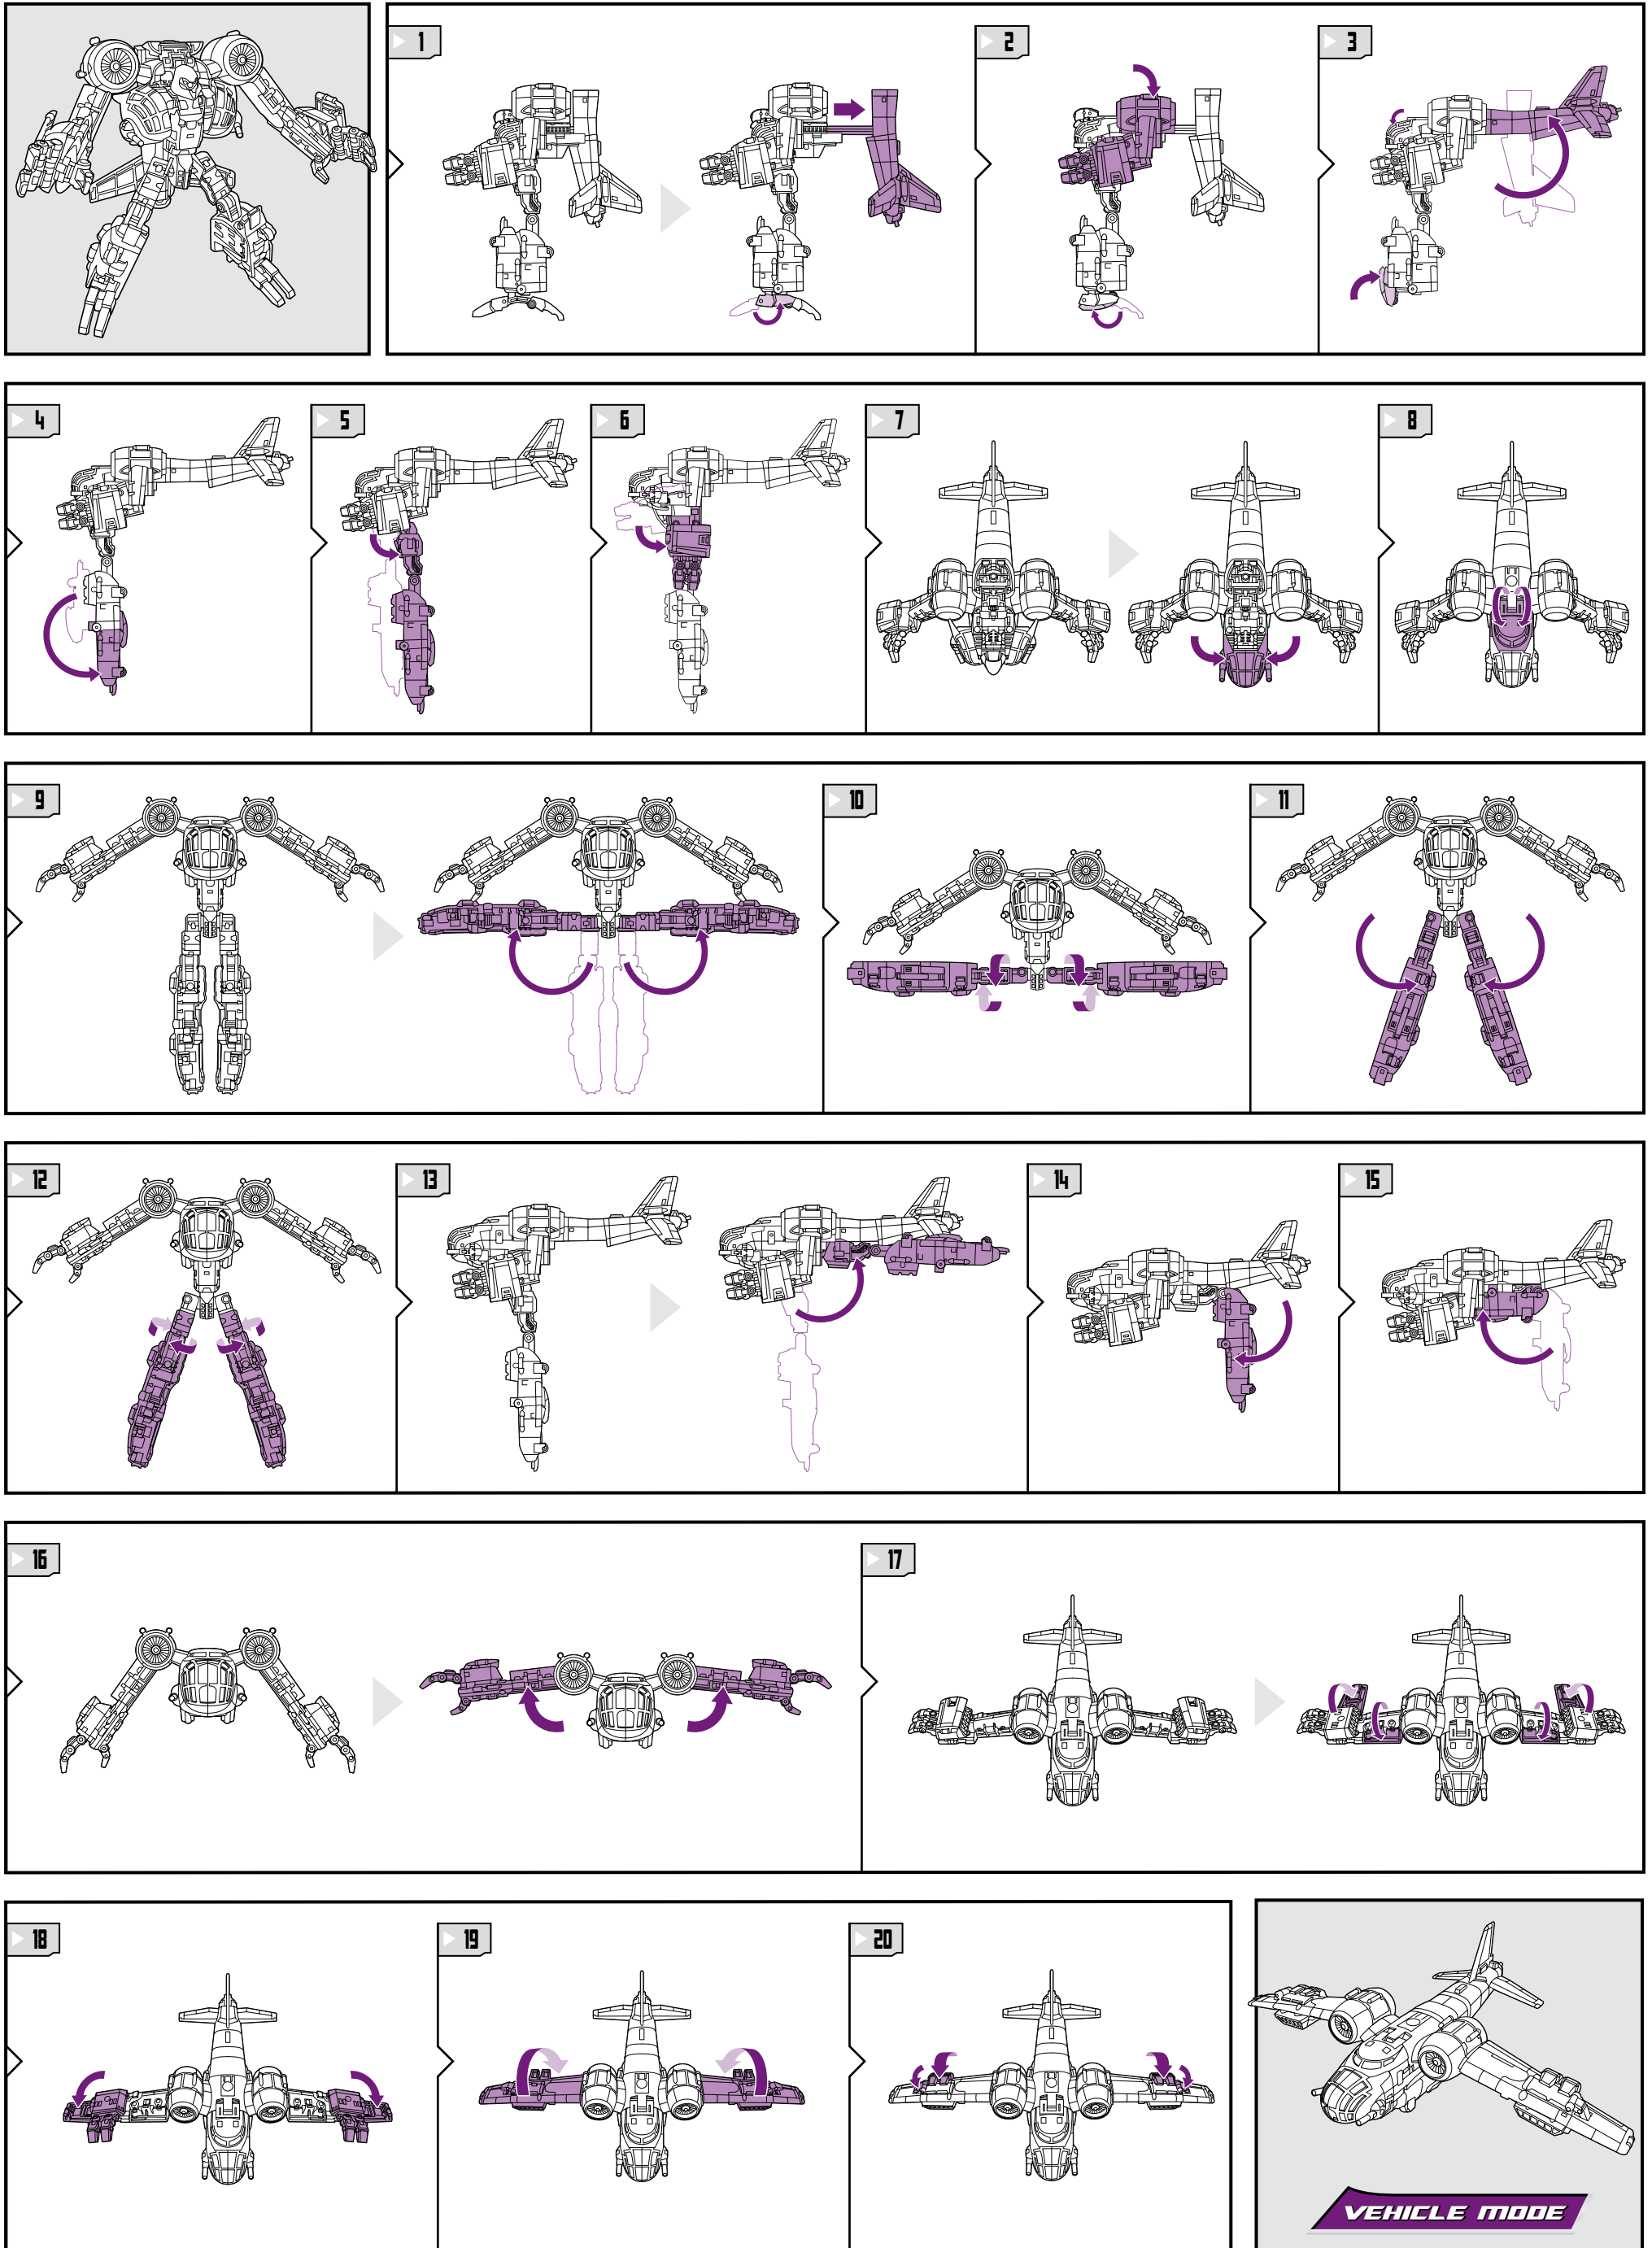

TRANSFORMERS

LUGNUT™

LEVEL: 0 1 2 3 4 5
INTERMEDIATE

DECEPTICON®

NOTE: Some parts are made to detach if excessive force is applied and are designed to be reattached if separation occurs. Adult supervision may be necessary for younger children.

AGES 5+
28584/98457 ASST.

TRANSFORMERS.COM

CHANGING TO VEHICLE

P/N 7108140000

Product and colors may vary.

© 2010 Hasbro. All Rights Reserved. TM & © denote U.S. Trademarks. Manufactured under license from TOMY Company, Ltd.

Retain instructions for future reference.

Some poses may require hand support.

NEED HELP? TRANSFORMERS.COM/INSTRUCTIONS

! Not suitable for children under 3 years because of small parts – choking hazard.